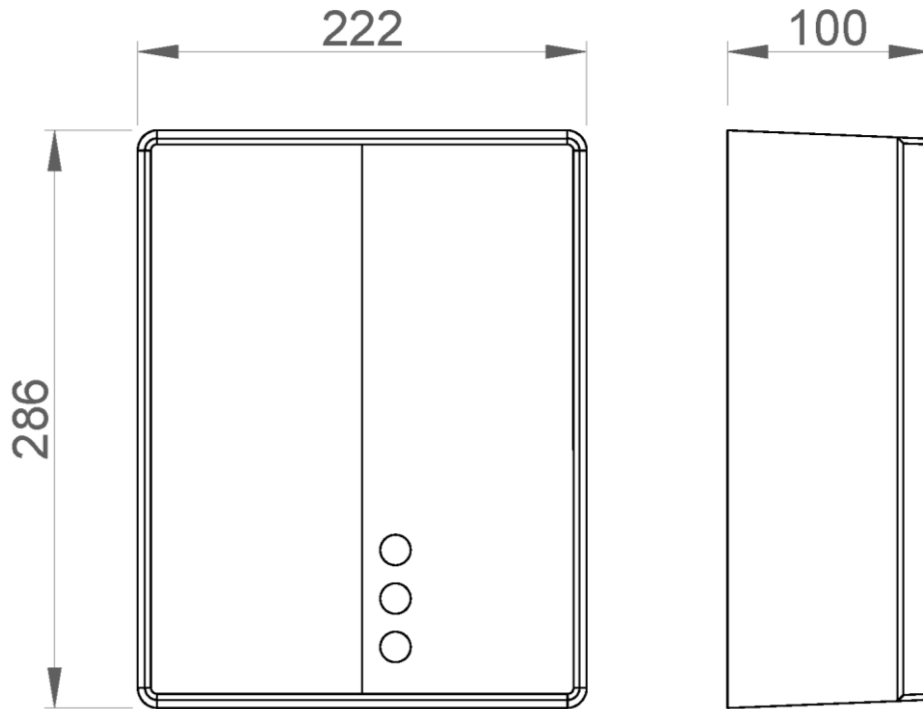

SUGGESTED TEXT FOR PRESCRIPTION

NOFER hand dryer, with ABS housing, white finish, hot air driven with electronic sensor, 2050 W power and temperature of 60°C. Speed motor: 2800 r.p.m. Dimensions: 286 height x 222 width x 100 depth (mm).

DIMENSIONS IN mm

NOFER S.L.
 Avenida de la fama, 118
 08940 · Cornellà de Llobregat (Barcelona)
 Tel +34 934 742 423 · Fax +34 934 743 548
 nofer@nofer.com · www.nofer.com